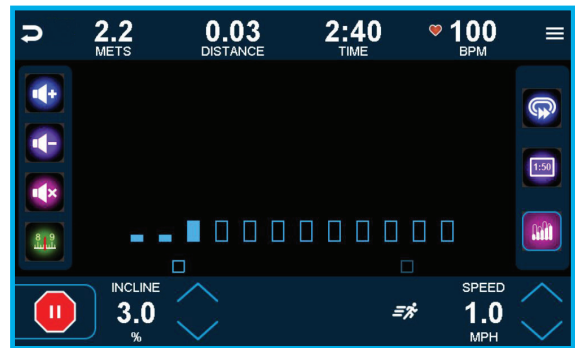

ENVISION 9

The **ENVISION 9 touchscreen console** provides a vivid 9" touchscreen and intuitive design packed with enhanced programming. Exercisers can discover a variety of built-in workouts, including HRC Cruise Control, Monument Workouts and TRUE's Cardio 360™ on select products.

CONTEMPORARY + INTUITIVE DESIGN

WORKOUT PROGRAMS

Exercisers can choose from a variety of pre-programmed built-in workout programs to meet their fitness and training goals, including HRC Cruise Control, monument workouts, and TRUE'S Cardio 360™ on select products.