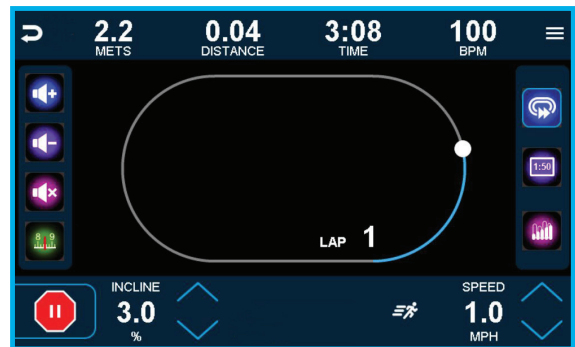

ENVISION 9

The **ENVISION 9 touchscreen console** provides a vivid 9" touchscreen and intuitive design packed with enhanced programming. Exercisers can discover a variety of built-in workouts, including HRC Cruise Control, Monument Workouts and TRUE's Cardio 360™ on select products.