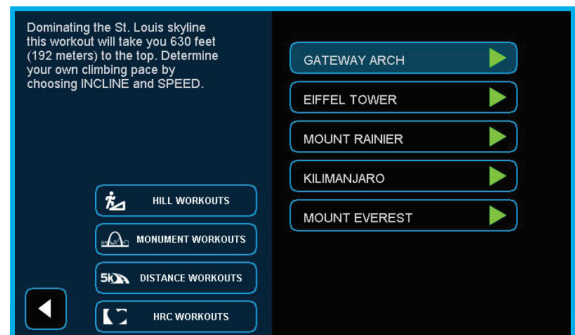

ENVISION 9

The **ENVISION 9 touchscreen console** provides a vivid 9" touchscreen and intuitive design packed with enhanced programming. Exercisers can discover a variety of built-in workouts, including HRC Cruise Control, Monument Workouts and TRUE's Cardio 360™ on select products.

CONTEMPORARY + INTUITIVE DESIGN

WORKOUT PROGRAMS

Exercisers can choose from a variety of pre-programmed built-in workout programs to meet their fitness and training goals, including HRC Cruise Control, monument workouts, and TRUE'S Cardio 360™ on select products.